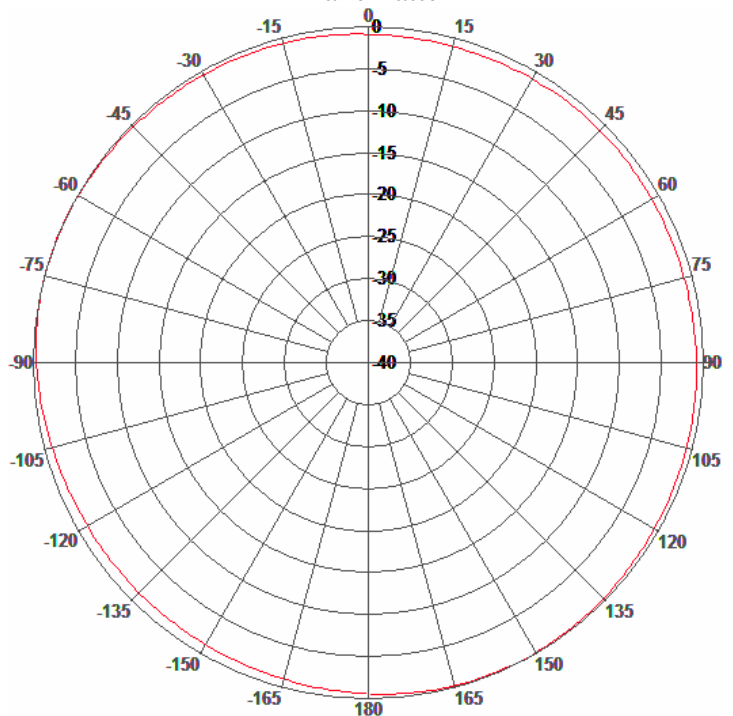

Multi Band Omni Antenna

MA-CM36-15

Radiations Patterns

Frequency

880 MHz

E-Plane Patterns

H-Plane Patterns

Radiations Patterns

Frequency

2170 MHz

E-Plane Pattern

H-Plane Pattern

Multi Band Omni Antenna

MA-CM36-15

Radiations Patterns

Frequency

2500 MHz

E-Plane Pattern

H-Plane Pattern