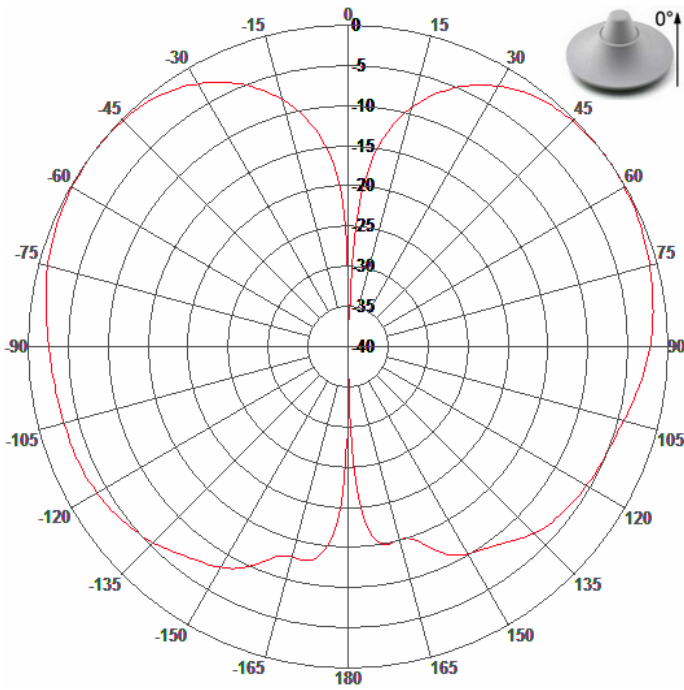

Multi Band Omni Antenna

MA-CM36-15

Radiations Patterns

Frequency

880 MHz

E-Plane Patterns

H-Plane Patterns

Radiations Patterns