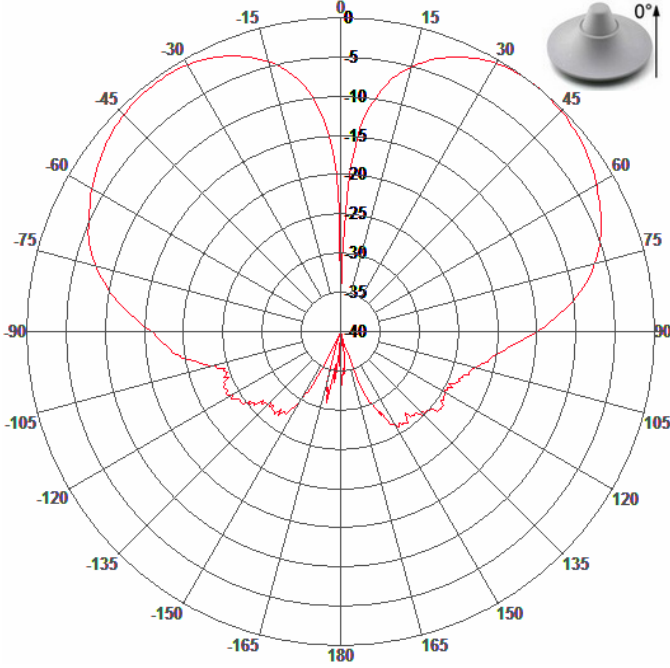

Frequency

2170 MHz

E-Plane Pattern

H-Plane Pattern

Multi Band Omni Antenna

MA-CM36-15

Radiations Patterns

Frequency

2500 MHz

E-Plane Pattern

H-Plane Pattern