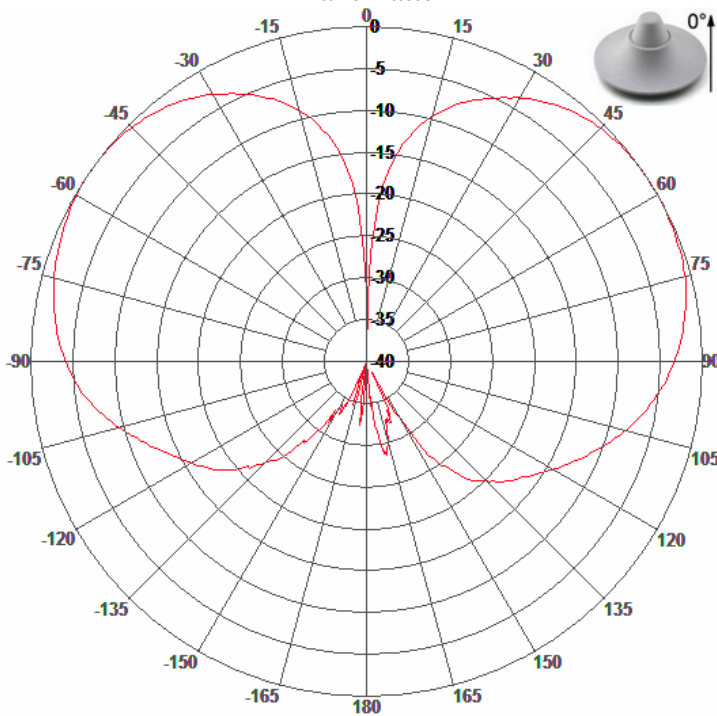

E-Plane Pattern