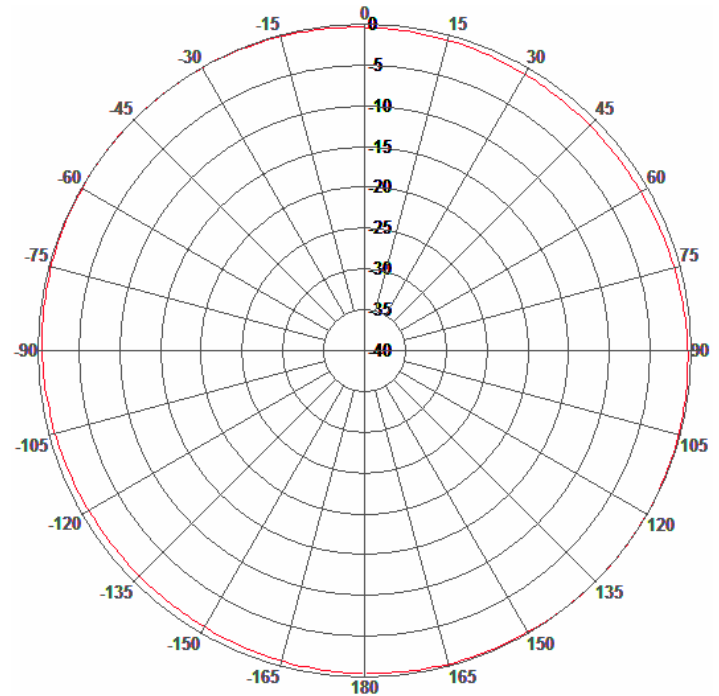

Multi Band Omni Antenna

MA-CM36-15

Radiations Patterns

Frequency

880 MHz

E-Plane Patterns

H-Plane Patterns

Radiations Patterns

Frequency

2170 MHz

E-Plane Pattern

H-Plane Pattern

Multi Band Omni Antenna

MA-CM36-15

Radiations Patterns

Frequency

2500 MHz

E-Plane Pattern

H-Plane Pattern