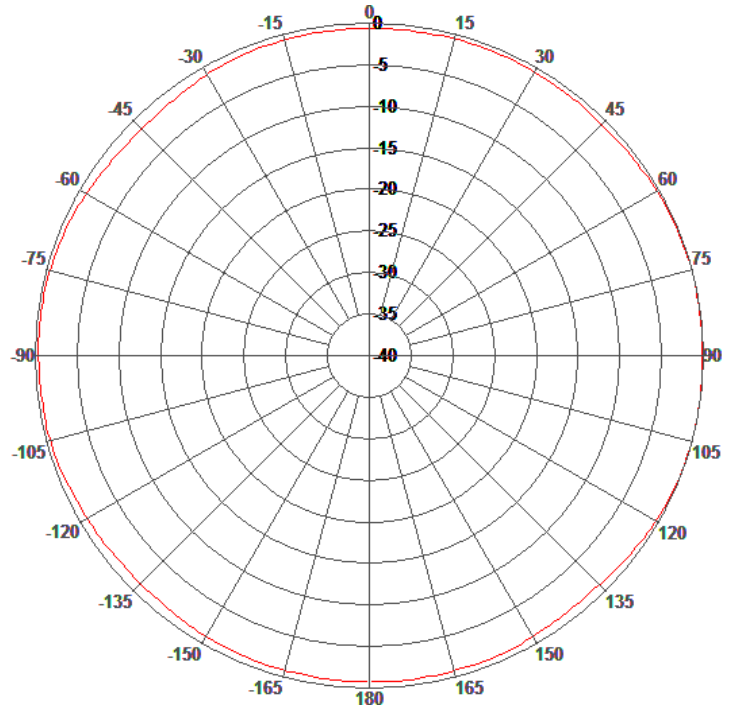

**2.4-2.5 GHz & 4.9-6.0 GHz Dual Band Omni Antenna
MA-DBO2458-6N**

Radiations Patterns

Frequency 2500 MHz 5 dBi

E-Plane Patterns

H-Plane Patterns

Radiations Patterns

Frequency 5500 MHz 7 dBi

E-Plane Pattern

H-Plane Pattern