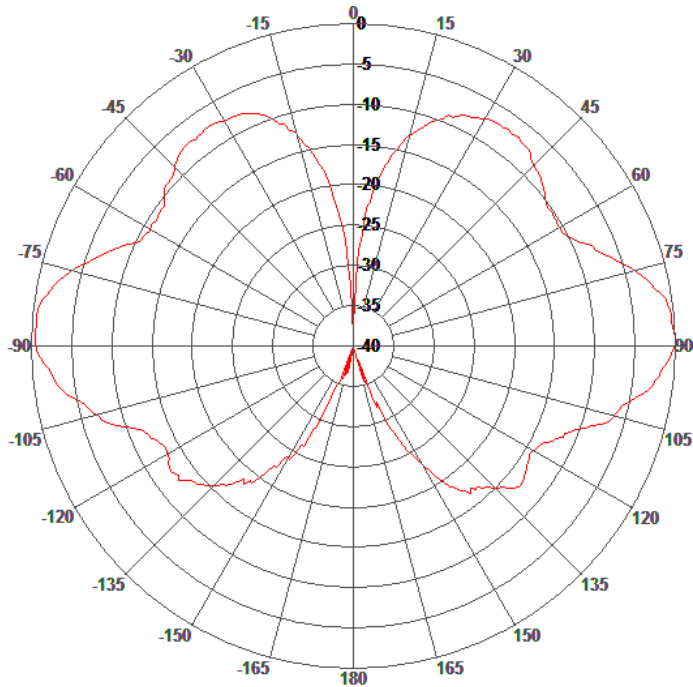

**2.4-2.5 GHz & 4.9-6.0 GHz Dual Band Omni Antenna
MA-DBO2458-6N**

Radiations Patterns

Frequency 2500 MHz 5 dBi

E-Plane Patterns

H-Plane Patterns

Radiations Patterns

Frequency 5500 MHz 7 dBi

E-Plane Pattern

H-Plane Pattern