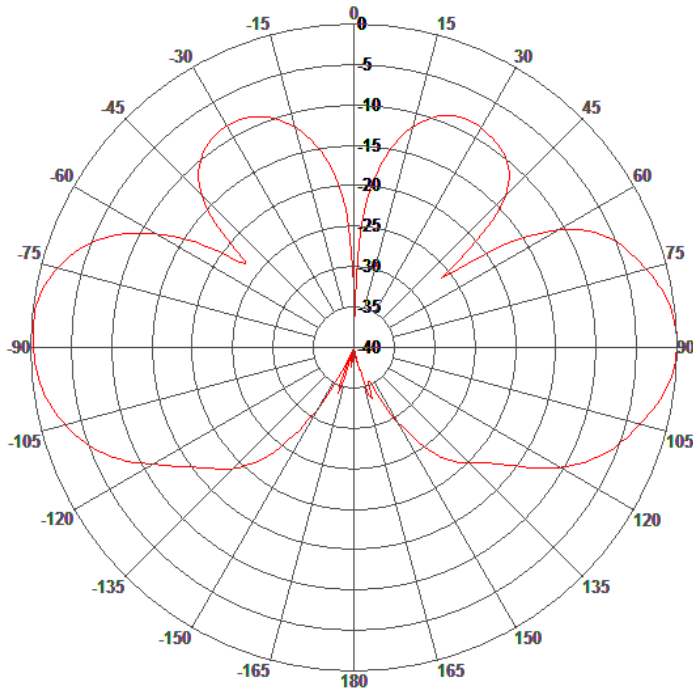

**2.4-2.5 GHz & 4.9-6.0 GHz Dual Band Omni Antenna
MA-DBO2458-6N**

Radiations Patterns

Frequency 2500 MHz 5 dBi

E-Plane Patterns

H-Plane Patterns

Radiations Patterns

Frequency 5500 MHz 7 dBi

E-Plane Pattern

H-Plane Pattern