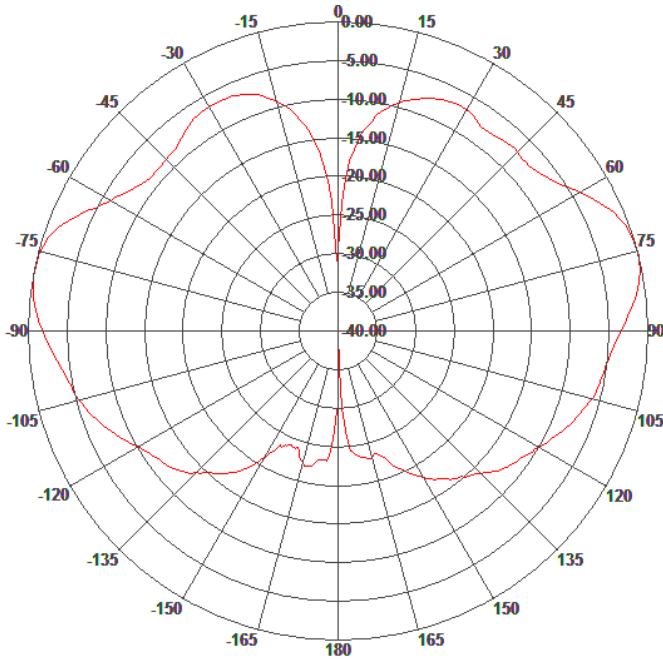

740MHz - 2700MHz Multi Band Omni Directional Base Station Antenna
MA-WO7402700-5

Radiations Patterns

Frequency 746 MHz
Elevation Patterns

Gain, typ.4 dBi

Frequency 930 MHz
Elevation Patterns

Radiations Patterns

Frequency 830 MHz
Elevation Pattern

Gain, typ.4 dBi

Frequency 830 MHz
Azimuth Pattern

Radiations Patterns

Frequency 2100 MHz
Elevation Patterns

Gain, typ.6 dBi

Frequency 2100 MHz
Azimuth Patterns

Radiations Patterns

Frequency 2500 MHz
Elevation Pattern

Gain, typ.6 dBi

Frequency 2500 MHz
Azimuth Pattern