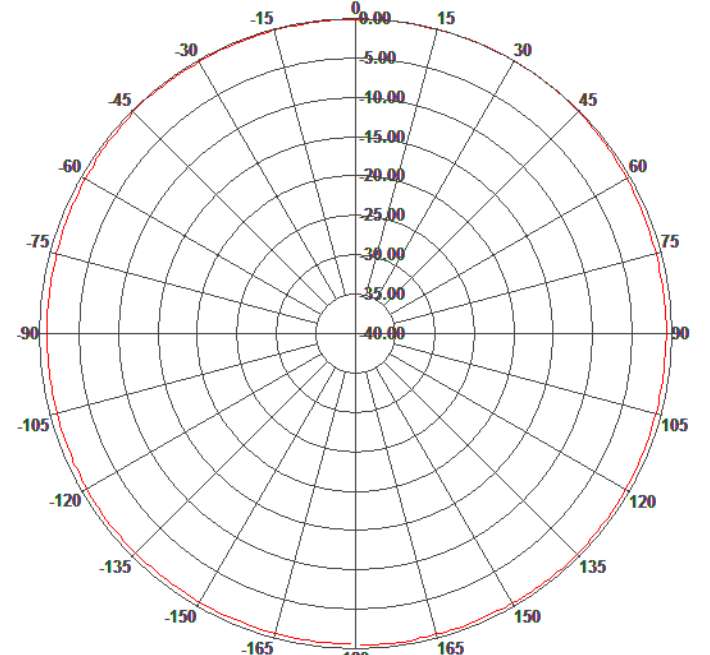

740MHz - 2700MHz Multi Band Omni Directional Base Station Antenna
MA-WO7402700-5

Radiations Patterns

Frequency 746 MHz
Elevation Patterns

Gain, typ.4 dBi

Frequency 930 MHz
Elevation Patterns

Radiations Patterns

Frequency 830 MHz
Elevation Pattern

Gain, typ.4 dBi

Frequency 830 MHz
Azimuth Pattern

Radiations Patterns

Frequency 2100 MHz
Elevation Patterns

Gain, typ.6 dBi

Frequency 2100 MHz
Azimuth Patterns

Radiations Patterns

Frequency 2500 MHz
Elevation Pattern

Gain, typ.6 dBi

Frequency 2500 MHz
Azimuth Pattern