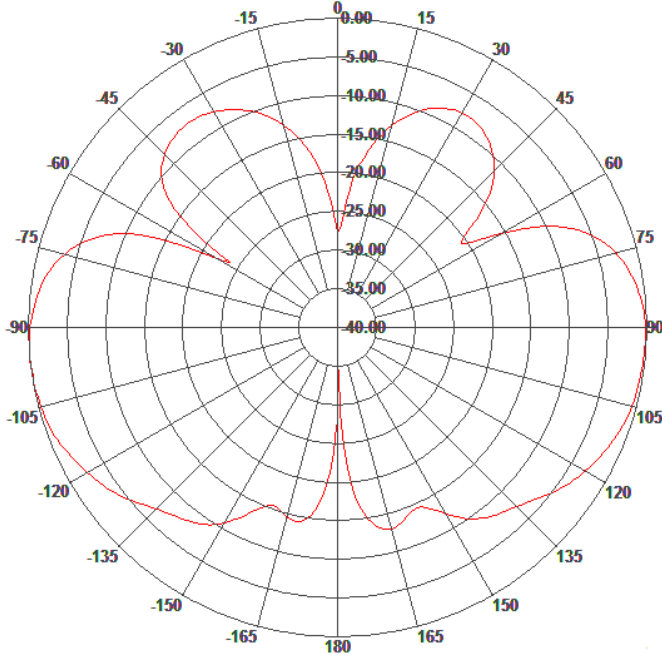

740MHz - 2700MHz Multi Band Omni Directional Base Station Antenna
MA-WO7402700-5

Radiations Patterns

Frequency 746 MHz
Elevation Patterns

Gain, typ.4 dBi

Frequency 930 MHz
Elevation Patterns

Radiations Patterns

Frequency 830 MHz
Elevation Pattern

Gain, typ.4 dBi

Frequency 830 MHz
Azimuth Pattern

Radiations Patterns

Frequency 2100 MHz
Elevation Patterns

Gain, typ.6 dBi

Frequency 2100 MHz
Azimuth Patterns

Radiations Patterns

Frequency 2500 MHz
Elevation Pattern

Gain, typ.6 dBi

Frequency 2500 MHz
Azimuth Pattern