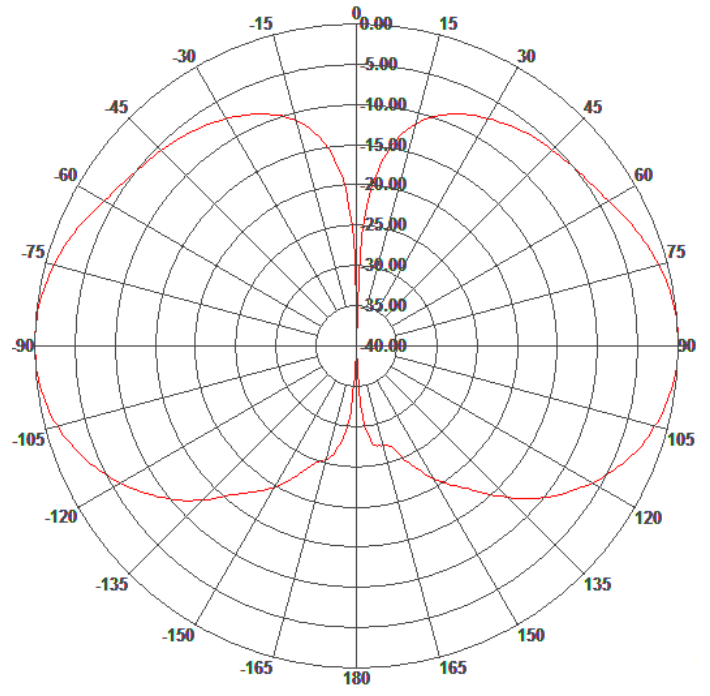

740MHz - 2700MHz Multi Band Omni Directional Base Station Antenna
MA-WO7402700-5

Radiations Patterns

Frequency 746 MHz
Elevation Patterns

Gain, typ.4 dBi

Frequency 930 MHz
Elevation Patterns

Radiations Patterns

Frequency 830 MHz
Elevation Pattern

Gain, typ.4 dBi

Frequency 830 MHz
Azimuth Pattern

Radiations Patterns

Frequency 2100 MHz
Elevation Patterns

Gain, typ.6 dBi

Frequency 2100 MHz
Azimuth Patterns

Radiations Patterns

Frequency 2500 MHz
Elevation Pattern

Gain, typ.6 dBi

Frequency 2500 MHz
Azimuth Pattern