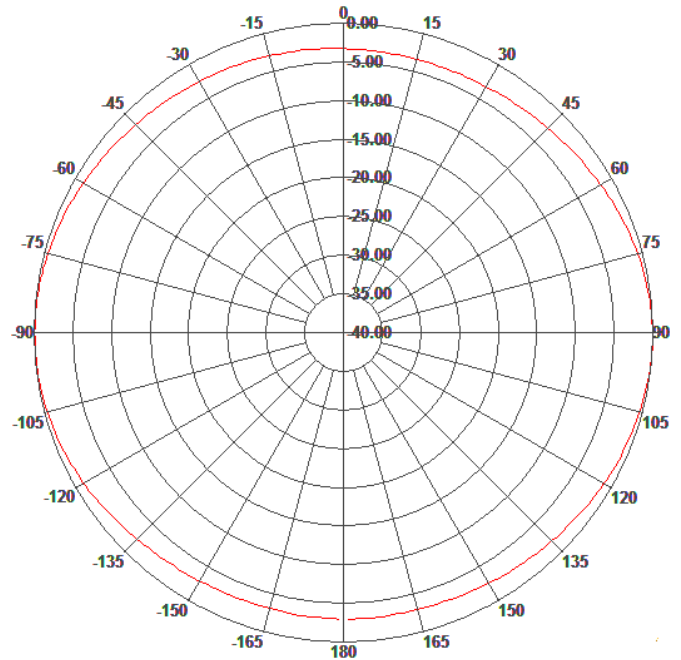

740MHz - 2700MHz Multi Band Omni Directional Base Station Antenna
MA-WO7402700-5

Radiations Patterns

Frequency 746 MHz
Elevation Patterns

Gain, typ.4 dBi

Frequency 930 MHz
Elevation Patterns

Radiations Patterns

Frequency 830 MHz
Elevation Pattern

Gain, typ.4 dBi

Frequency 830 MHz
Azimuth Pattern

Radiations Patterns

Frequency 2100 MHz
Elevation Patterns

Gain, typ.6 dBi

Frequency 2100 MHz
Azimuth Patterns

Radiations Patterns

Frequency 2500 MHz
Elevation Pattern

Gain, typ.6 dBi

Frequency 2500 MHz
Azimuth Pattern