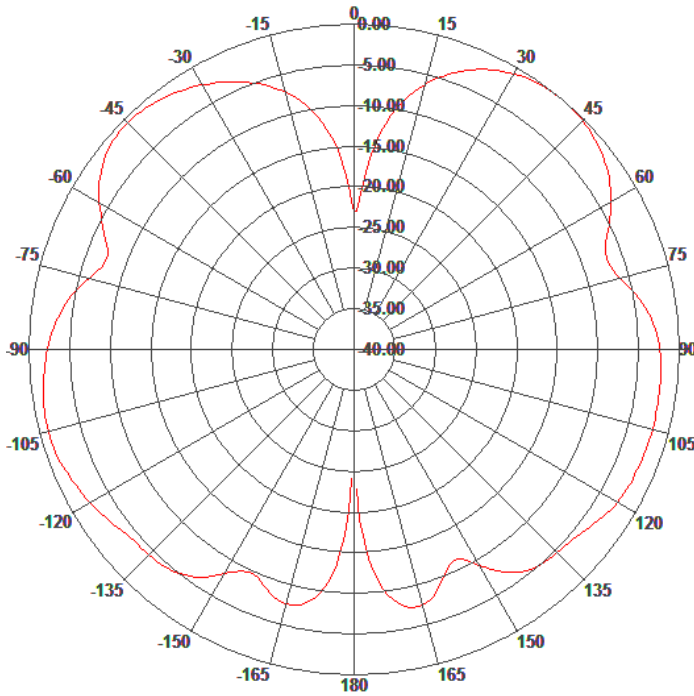

740MHz - 2700MHz Multi Band Omni Directional Base Station Antenna
MA-WO7402700-5

Radiations Patterns

Frequency 746 MHz
Elevation Patterns

Gain, typ.4 dBi

Frequency 930 MHz
Elevation Patterns

Radiations Patterns

Frequency 830 MHz
Elevation Pattern

Gain, typ.4 dBi

Frequency 830 MHz
Azimuth Pattern

Radiations Patterns

Frequency 2100 MHz
Elevation Patterns

Gain, typ.6 dBi

Frequency 2100 MHz
Azimuth Patterns

Radiations Patterns

Frequency 2500 MHz
Elevation Pattern

Gain, typ.6 dBi

Frequency 2500 MHz
Azimuth Pattern