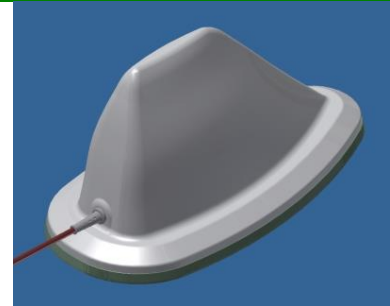

### 698 MHz–6.5 GHz Multi Band Blade Reinforced Antenna for Mobile Applications

MARS Blade Reinforced Antenna is a ruggedized, aerodynamic antenna, for use in mobile applications such as trains, helicopters, buses or cars.

Antenna comes in two versions:

- Fixed Mount (Roof top)
- Magnetic Mount